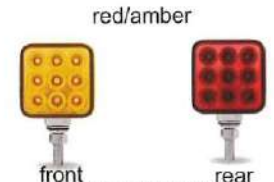

front rear
TLED-DS3X1
$69.99
each

ROCKWELL 16-1/2"X7" NEW SHOES AND SHORT HARDWARE SET

403-327-2299 OR 1-800-265-4387